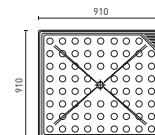

BELLA (p. 26)
910 x 910 x 335 mm (69L)

WARRANTY PERIODS

Decina offers the following comprehensive warranties from the date of purchase, on the relevant product materials and manufacturing. Warranty terms and conditions apply, for full details visit decina.com.au

BATHS & SPA BATHS	WARRANTY
DECINA Manufactured Acrylic Baths & Shower Baths (Excluding Freestanding Baths & Spa Bath Shells)	15 Years
Freestanding Baths	10 Years
Spa Bath Shells & Pipe-Work	10 Years
Pressed Metal Baths	5 Years
Spa Bath Pump (Parts & Labour/On-Site)	5/1 Years
Spa Bath Jets/Fittings	5 Years
Wastes & Overflow Kits	1 Year
Bath Headrests	1 Year
Pop-Up Plug & Removable Waste	LIFETIME
SHOWERS, SHOWER SCREENS/SYSTEMS	WARRANTY
Shower Bases	10 Years
Shower Walls	5 Years
Shower Screens/Panels	5 Years
Shower Towers	7 Years

For more information & to view the full Decina range visit decina.com.au or call 1300 332 462.

Due to limitations in printing and photography processes the products and colours in this brochure are indicative only. Due to ongoing product development Decina reserves the right to vary specifications or delete models without prior notification. Whilst all care has been taken to provide accurate information at the time of print July 2019, Decina takes no responsibility for printing errors or inaccuracies. All dimensions listed are nominal and subject to manufacturing tolerances so may vary by +/-6mm, we therefore strongly recommend installation does not commence until after delivery. All bath litres shown are approx. & measured 200mm below the bath rim.

Copyright Decina Bathroomware Pty Limited ABN 39845 084 033