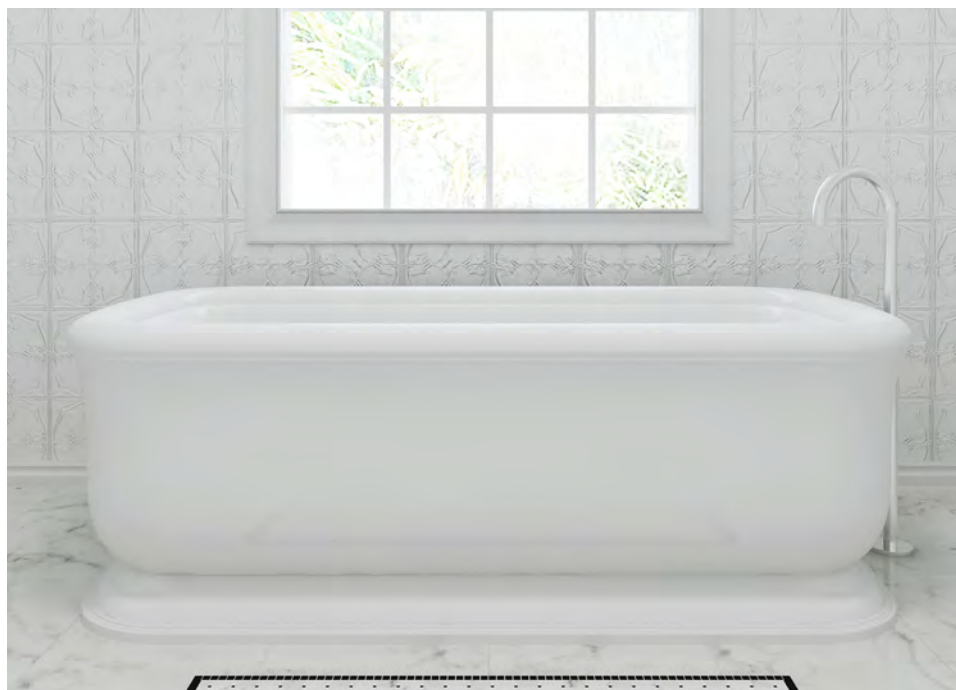

HAMPTON

FREESTANDING BATH - Premium Sanitary Grade Acrylic, High Gloss White

The Hampton reflects the traditional, sophisticated style of the ever-evolving Hampton's interior design trend. This bath truly will be the masterpiece in a traditionally styled home.

FLORENCIA

FREESTANDING BATH - Premium Sanitary Grade Acrylic, High Gloss White

The ultimate statement piece for any modern bathroom, the Florencia's divine round shape is designed to give a dreamy, day spa feel in any luxury bathroom.