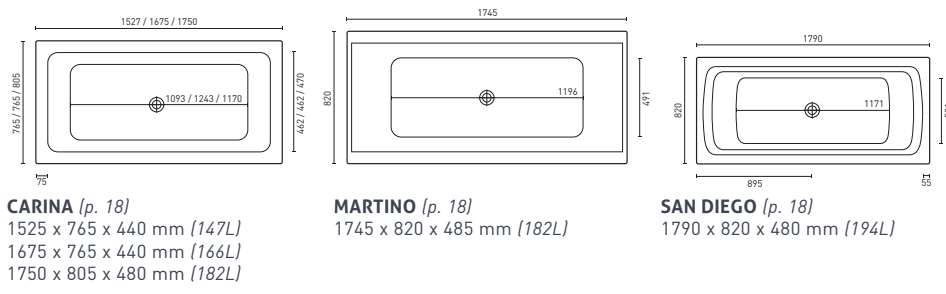

ORION (p. 12)
1570 x 575 - 605 mm (261L)
(Height adjustable)

RECTANGLE/OVAL INSET BATHS & SPA BATHS

RECTANGLE INSET BATHS & SPA BATHS

RECTANGLE ISLAND/INSET BATHS & SPA BATHS

OVAL ISLAND BATHS & SPA BATHS