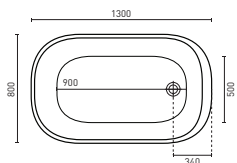

FREESTANDING SOAKER BATHS

LINDO (p. 1)
1300 x 800 x 700 mm (260L)