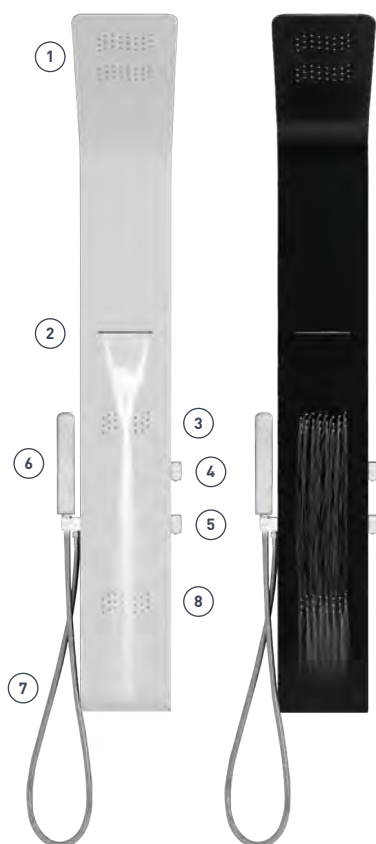

- Four-way multi-function shower
- Pre-assembled, water tested & easy to install, with included wall plates & hangers
- Decina adapter kit is available for retrofit installation, where the taps are vertically positioned
- Manufactured from a high quality 4mm aluminum alloy, coated with a superior, easy to clean matte black or white surface

7 YEAR WARRANTY

WELS 3 Star (8.5L/Min) | Water Mark Level 1 | Made to AS 3718/2005

27

SOFIA

SIZE (h) x (w) x (d) mm
1400 x 200 x 460 SOSP

DECINA

SOFIA

ALL-IN-ONE SHOWER TOWER - Matte Black & White

1 Natural Rainfall Shower. 2 Cascading Waterfall Outlet. 3 Ergonomic Body Massage Jets (x24 Upper Body). 4 Four-Way Shower Function Diverter. 5 Perfect Temperature Control. 6 Versatile Hand Shower. 7 Flexible 1.5m Stainless Steel Hand Shower Hose. 8 Ergonomic Body Massage Jets (x24 Lower Body).