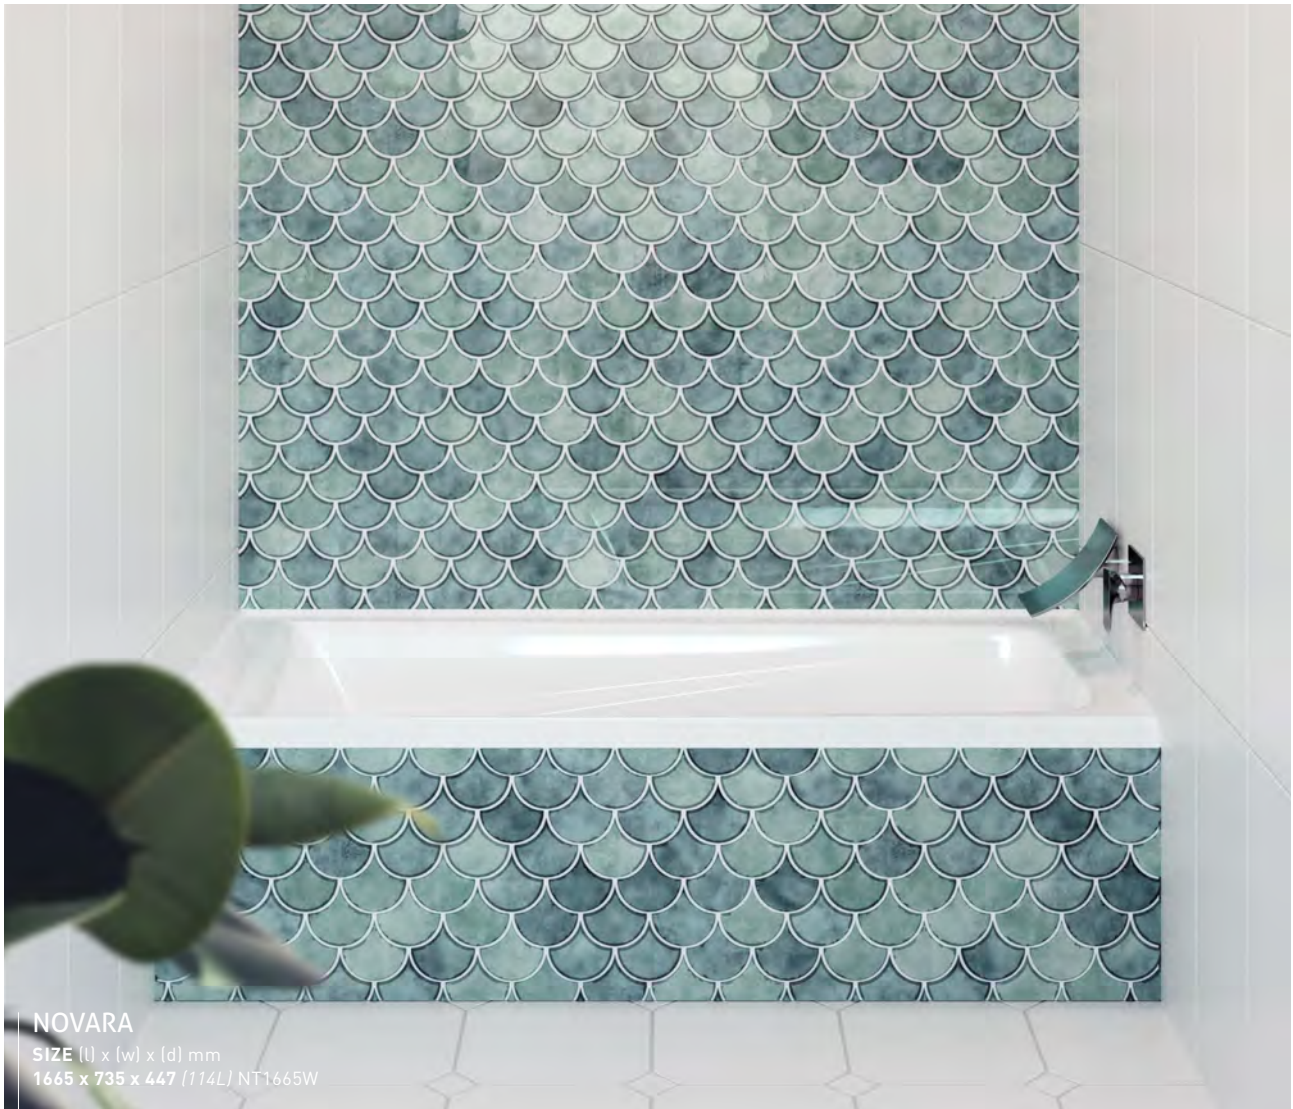

NOVARA

SIZE (l) x (w) x (d) mm
1665 x 735 x 447 (114L) NT1665W

15

BATHS

- Sanitary grade acrylic
- Steel rod reinforced rim
- Double reinforced timber & fibreglass base board
- **15 YEAR WARRANTY**
- AS 2023/1995

SANTAI SPA BATHS

- Relaxing massage action
- 10 low profile Mod Jets
- Power & air controls on the bath rim
- 750 watt auto heat boost pump
- **10 YEAR WARRANTY** (on spa shell)
- **5 YEAR WARRANTY** (pump, jets & fittings)
- AS 3861/1991

CONTOUR SPA BATHS

- Reflexology massage action
- 12 flush C-Lenda™ Jets
- Sensa-touch pad control
- 750 watt 3-stage heat boost pump
- Pillow headrest
- **10 YEAR WARRANTY** (spa shell)
- **5 YEAR WARRANTY** (pump, jets & fittings)
- AS 3861/1991

DOLCE VITA SPA BATHS

- Hydrotherapy massage action
- 16 flush C-Lenda™ Jets
- Spa key remote control
- 1100 watt heat boost pump
- Base support frame
- Pillow headrest
- Chrome, black or white jets
- **10 YEAR WARRANTY** (spa shell)
- **5 YEAR WARRANTY** (pump, jets & fittings)
- AS 3861/1991

BASE FRAME

EZI FRAME

EZI FEET