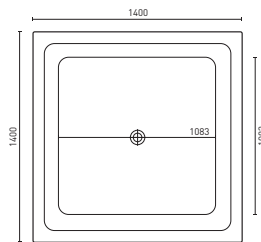

CORNER INSET BATHS & SPA BATHS

LUXURY ISLAND BATHS & SPA BATHS

DUO (p. 24)
1850 x 1275 x 485 mm (295L)

LAGO (p. 24)
1795 x 1050 x 490 mm (268L)

VENICE (p. 24)
1400 x 1400 x 500 mm (370L)

PRESSED METAL BATHS