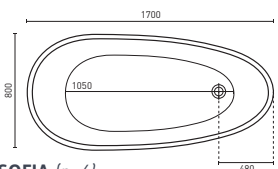

SOFIA (p. 6)
1700 x 800 x 600 mm (187L)