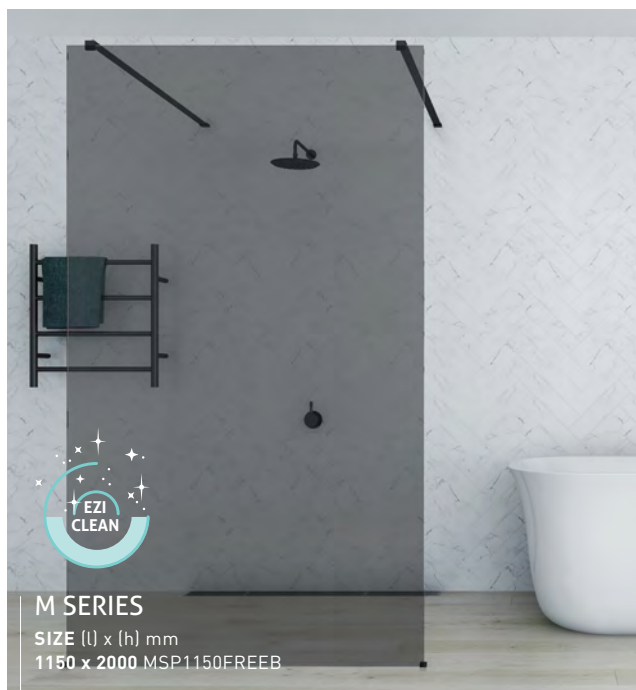

SIZE (l) x (h) mm	
CLEAR GLASS/CHROME FITTINGS	TINTED GLASS/CHROME FITTINGS
1150 x 2000 MSP1150FREE	MSP1150FREEBC

SIZE (l) x (h) mm	
CLEAR GLASS/BLACK FITTINGS	TINTED GLASS/BLACK FITTINGS
1150 x 2000 MSP1150FREECB	MSP1150FREEB

SHOWER BRACE 1050mm (can be cut down to size)