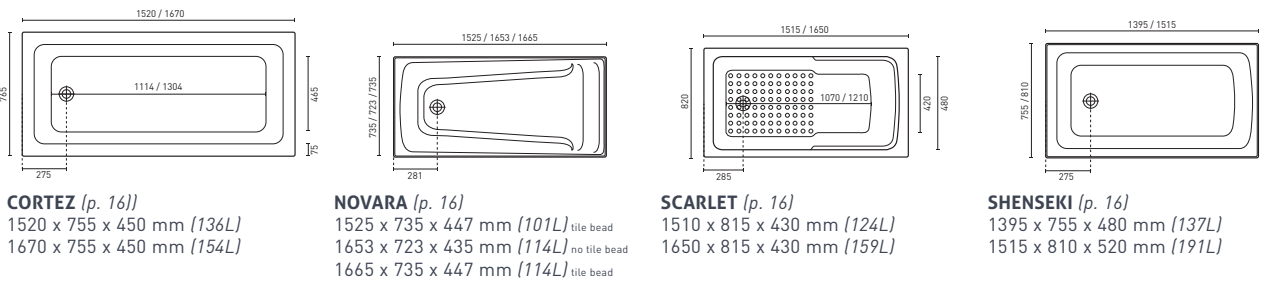

RECTANGLE INSET BATHS & SPA BATHS