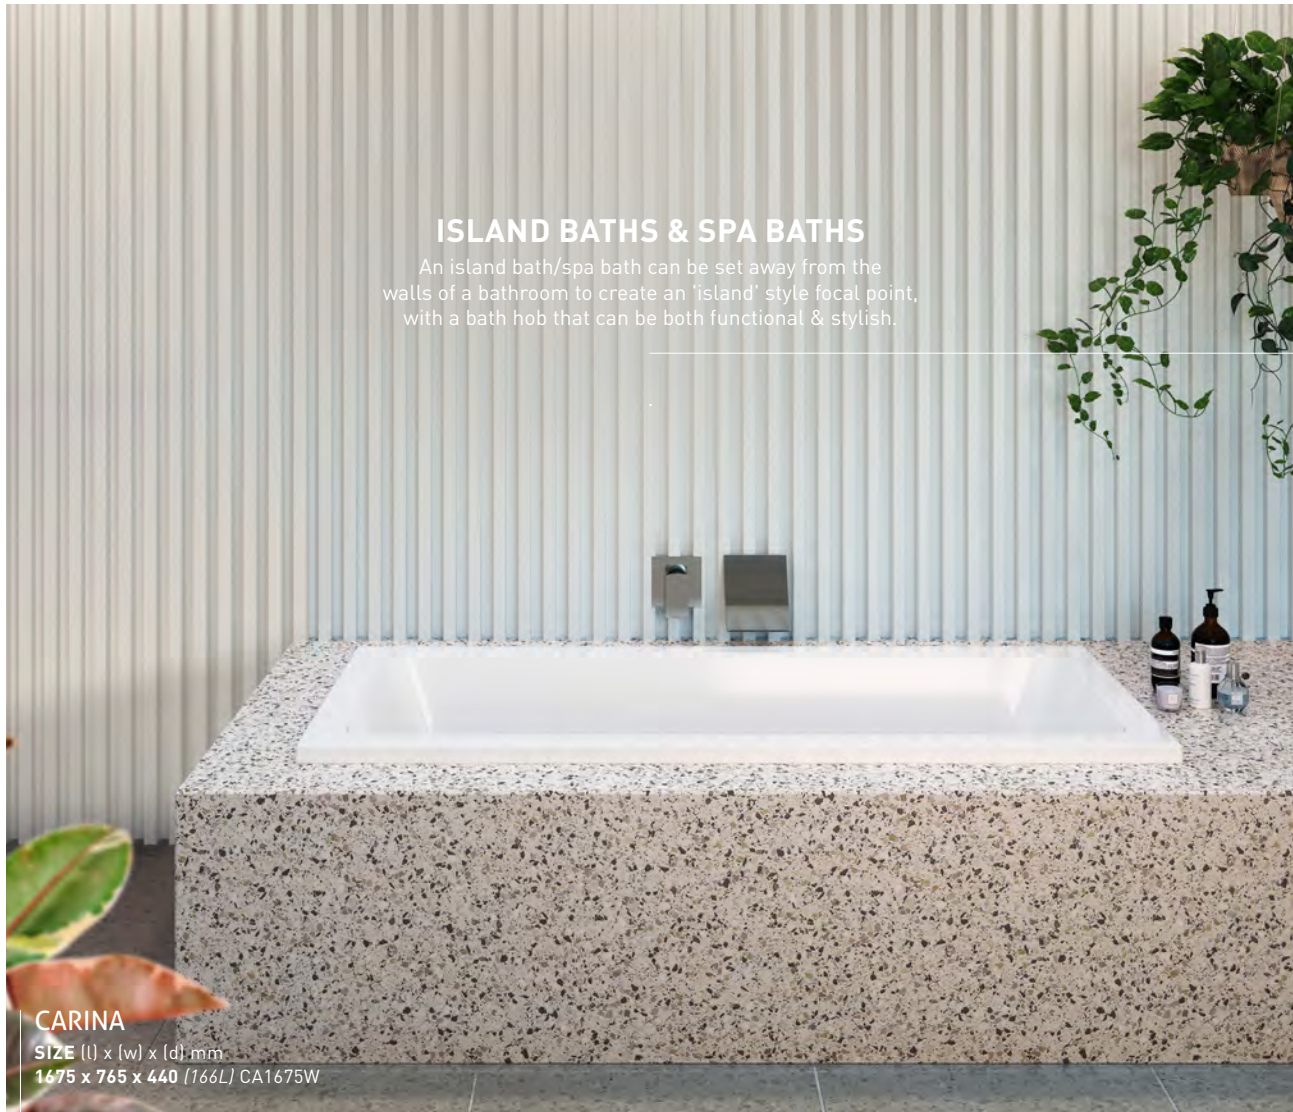

ISLAND BATHS & SPA BATHS

An island bath/spa bath can be set away from the walls of a bathroom to create an 'island' style focal point, with a bath hob that can be both functional & stylish.

CARINA

SIZE (l) x (w) x (d), mm
1675 x 765 x 440 [166L] CA1675W