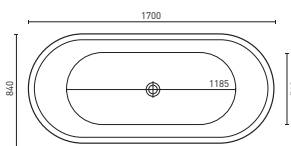

NATALIA (p. 10)
1500 x 780 x 550 mm (150L)
(Example shown is the LEFT CORNER)

FREESTANDING SPA BATHS

ELISI (p. 11)
1700 x 840 x 595 mm (190L)

MINTORI (p. 12)
1790 x 900 x 595 - 630 mm (190L)
(Height adjustable)