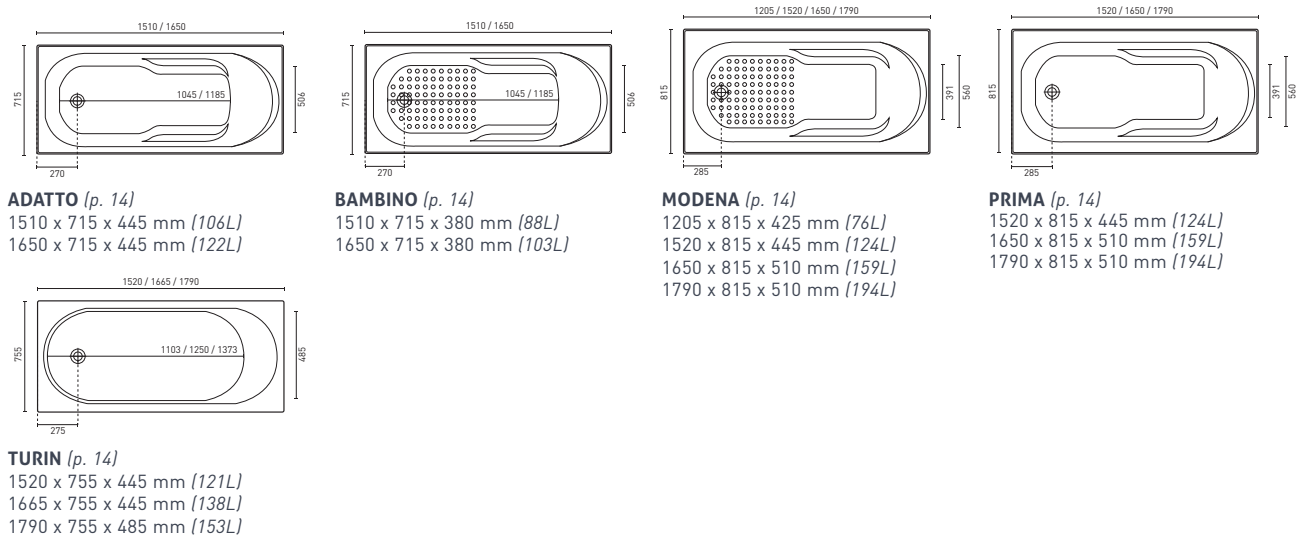

RECTANGLE/OVAL INSET BATHS & SPA BATHS