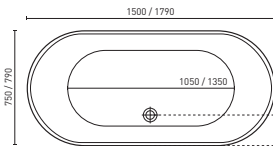

ROSA (p. 6)
1700 x 780 x 655 mm (177L)

KOLORA (p. 7)
1645 x 790 x 580 mm (144L)
1775 x 800 x 580 mm (155L)

COOL (p. 7)
1500 x 750 x 580 mm (140L)
1790 x 790 x 580 mm (155L)

SHERATON (p. 8)
1600 x 750 x 595 mm (125L)