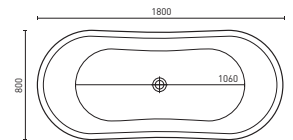

HILTON (p. 5)
1800 x 800 x 660 mm (126L)