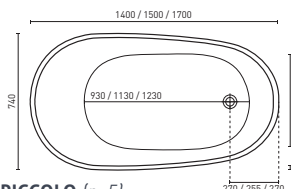

PICCOLO (p. 5)
1400 x 740 x 700 mm (109L)
1500 x 740 x 700 mm (127L)
1700 x 740 x 700 mm (167L)