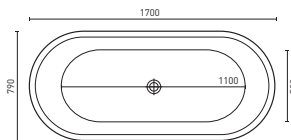

FREESTANDING SOAKER BATHS

LINDO (p. 1)
1300 x 800 x 700 mm (260L)

COSMO (p. 2)
1300 x 800 x 750 mm (240L)

FURO (p. 2)
1300 x 800 x 700 mm (220L)

FREESTANDING BATHS

REGENT (p. 3)
1700 x 790 x 600 mm (250L)

HAMPTON (p. 4)
1700 x 800 x 600 mm (330L)