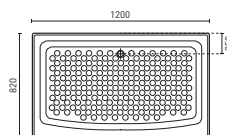

AZZURRO (p. 26)
1200 x 820 x 425 mm (116L)