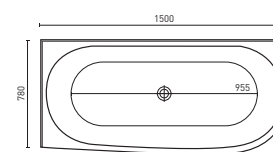

NATALIA (p. 10)
1500 x 780 x 550 mm (150L)
(Example shown is the LEFT CORNER)

FREESTANDING SPA BATHS

ELISI (p. 11)
1700 x 840 x 595 mm (190L)

MINTORI (p. 12)
1790 x 900 x 595 - 630 mm (190L)
(Height adjustable)