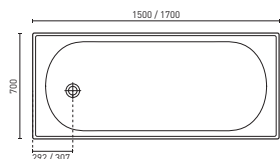

PRESSED METAL BATHS

SHOWER BATHS

GIORGIA (p. 25)
1500 x 700 x 360 mm (65L)
1700 x 700 x 360 mm (75L)