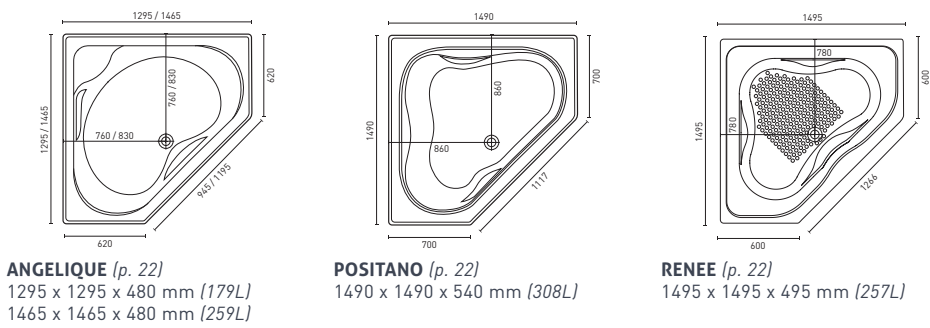

RECTANGLE/OVAL INSET BATHS & SPA BATHS

RECTANGLE INSET BATHS & SPA BATHS

RECTANGLE ISLAND/INSET BATHS & SPA BATHS

OVAL ISLAND BATHS & SPA BATHS

CORNER INSET BATHS & SPA BATHS