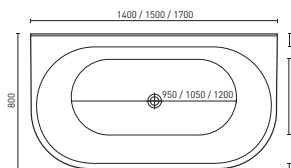

BACK-TO-WALL FREESTANDING BATHS

ALEGRA (p. 9)
1400 x 800 x 600 mm (135L)
1500 x 800 x 600 mm (162L)
1700 x 800 x 600 mm (175L)