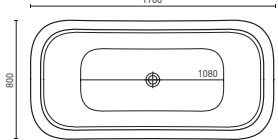

FREESTANDING SOAKER BATHS

LINDO (p. 1)
1300 x 800 x 700 mm (260L)

COSMO (p. 2)
1300 x 800 x 750 mm (240L)

FURO (p. 2)
1300 x 800 x 700 mm (220L)

FREESTANDING BATHS

REGENT (p. 3)
1700 x 790 x 600 mm (250L)

HAMPTON (p. 4)
1700 x 800 x 600 mm (330L)