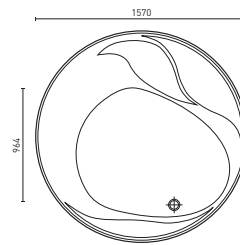

NATALIA (p. 10)
1500 x 780 x 550 mm (150L)
(Example shown is the LEFT CORNER)

FREESTANDING SPA BATHS

ELISI (p. 11)
1700 x 840 x 595 mm (190L)

MINTORI (p. 12)
1790 x 900 x 595 - 630 mm (190L)
(Height adjustable)