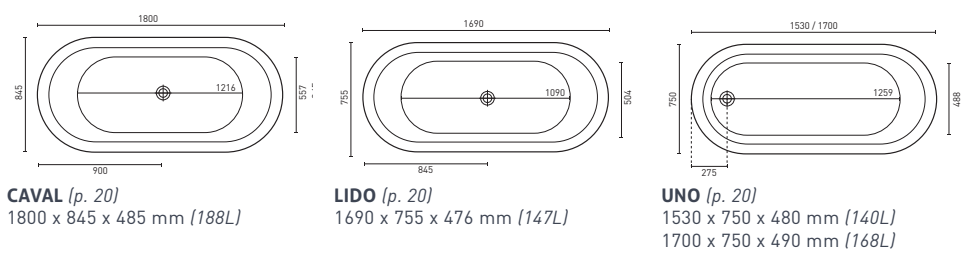

ORION (p. 12)
1570 x 575 - 605 mm (261L)
(Height adjustable)

RECTANGLE/OVAL INSET BATHS & SPA BATHS

RECTANGLE INSET BATHS & SPA BATHS

RECTANGLE ISLAND/INSET BATHS & SPA BATHS

OVAL ISLAND BATHS & SPA BATHS

CORNER INSET BATHS & SPA BATHS

LUXURY ISLAND BATHS & SPA BATHS

DUO (p. 24)
1850 x 1275 x 485 mm (295L)

LAGO (p. 24)
1795 x 1050 x 490 mm (268L)

VENICE (p. 24)
1400 x 1400 x 500 mm (370L)

PRESSED METAL BATHS