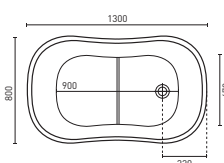

FREESTANDING SOAKER BATHS

LINDO (p. 1)
1300 x 800 x 700 mm (260L)

COSMO (p. 2)
1300 x 800 x 750 mm (240L)

FURO (p. 2)
1300 x 800 x 700 mm (220L)

FREESTANDING BATHS

REGENT (p. 3)
1700 x 790 x 600 mm (250L)

HAMPTON (p. 4)
1700 x 800 x 600 mm (330L)