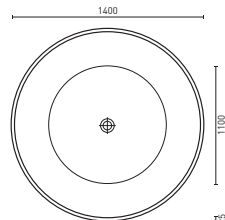

FREESTANDING SOAKER BATHS

LINDO (p. 1)
1300 x 800 x 700 mm (260L)

COSMO (p. 2)
1300 x 800 x 750 mm (240L)

FURO (p. 2)
1300 x 800 x 700 mm (220L)

FREESTANDING BATHS

REGENT (p. 3)
1700 x 790 x 600 mm (250L)

HAMPTON (p. 4)
1700 x 800 x 600 mm (330L)