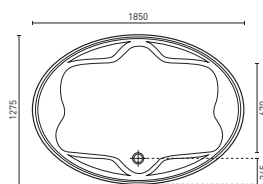

LUXURY ISLAND BATHS & SPA BATHS

DUO (p. 24)
1850 x 1275 x 485 mm (295L)