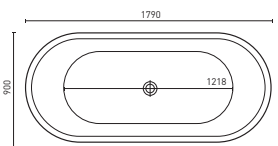

NATALIA (p. 10)
1500 x 780 x 550 mm (150L)
(Example shown is the LEFT CORNER)

FREESTANDING SPA BATHS

ELISI (p. 11)
1700 x 840 x 595 mm (190L)

MINTORI (p. 12)
1790 x 900 x 595 - 630 mm (190L)
(Height adjustable)