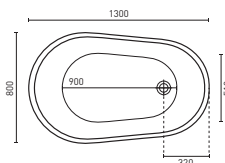

COSMO (p. 2)
1300 x 800 x 750 mm (240L)