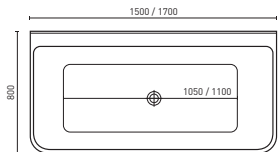

ARIA (p. 10)
1500 x 800 x 610 mm (182L)
1700 x 800 x 600 mm (201L)