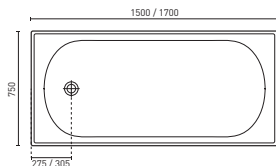

STELLA (p. 25)
1500 x 750 x 390 mm (85L)
1700 x 750 x 390 mm (95L)