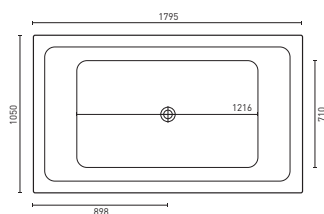

LAGO (p. 24)
1795 x 1050 x 490 mm (268L)